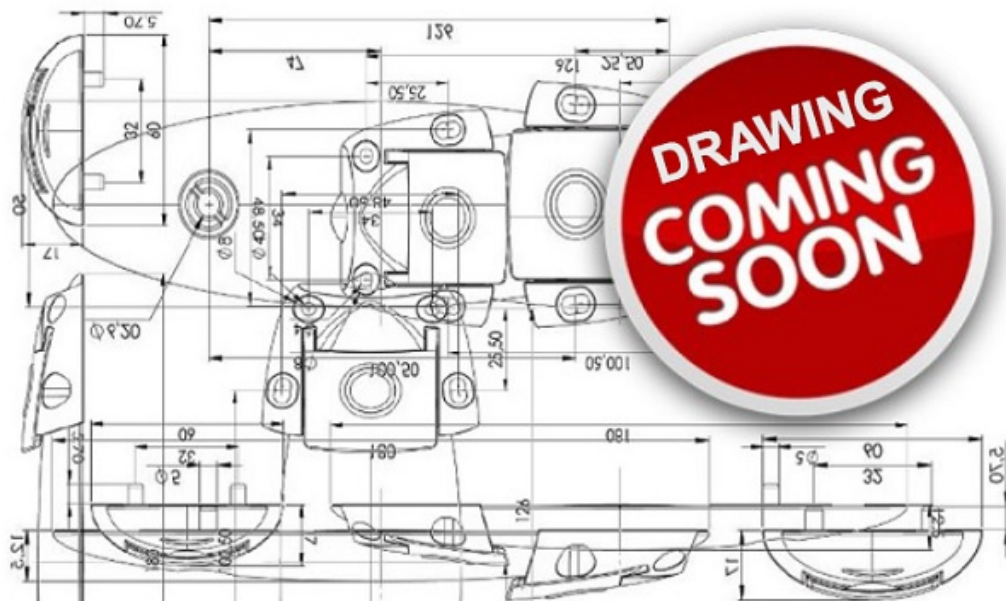

PRODUCT SHEET

Description:

Table Extension 9097-B, Opening 390mm, F/Sliding Top, ZPL, Closed Length: 790mm, Wing Size: 190mm

Item number:

24.05.005-0

Units	Box	Carton	HS Code	Barcode
Pair	1	5	8302420090	 5704866088442